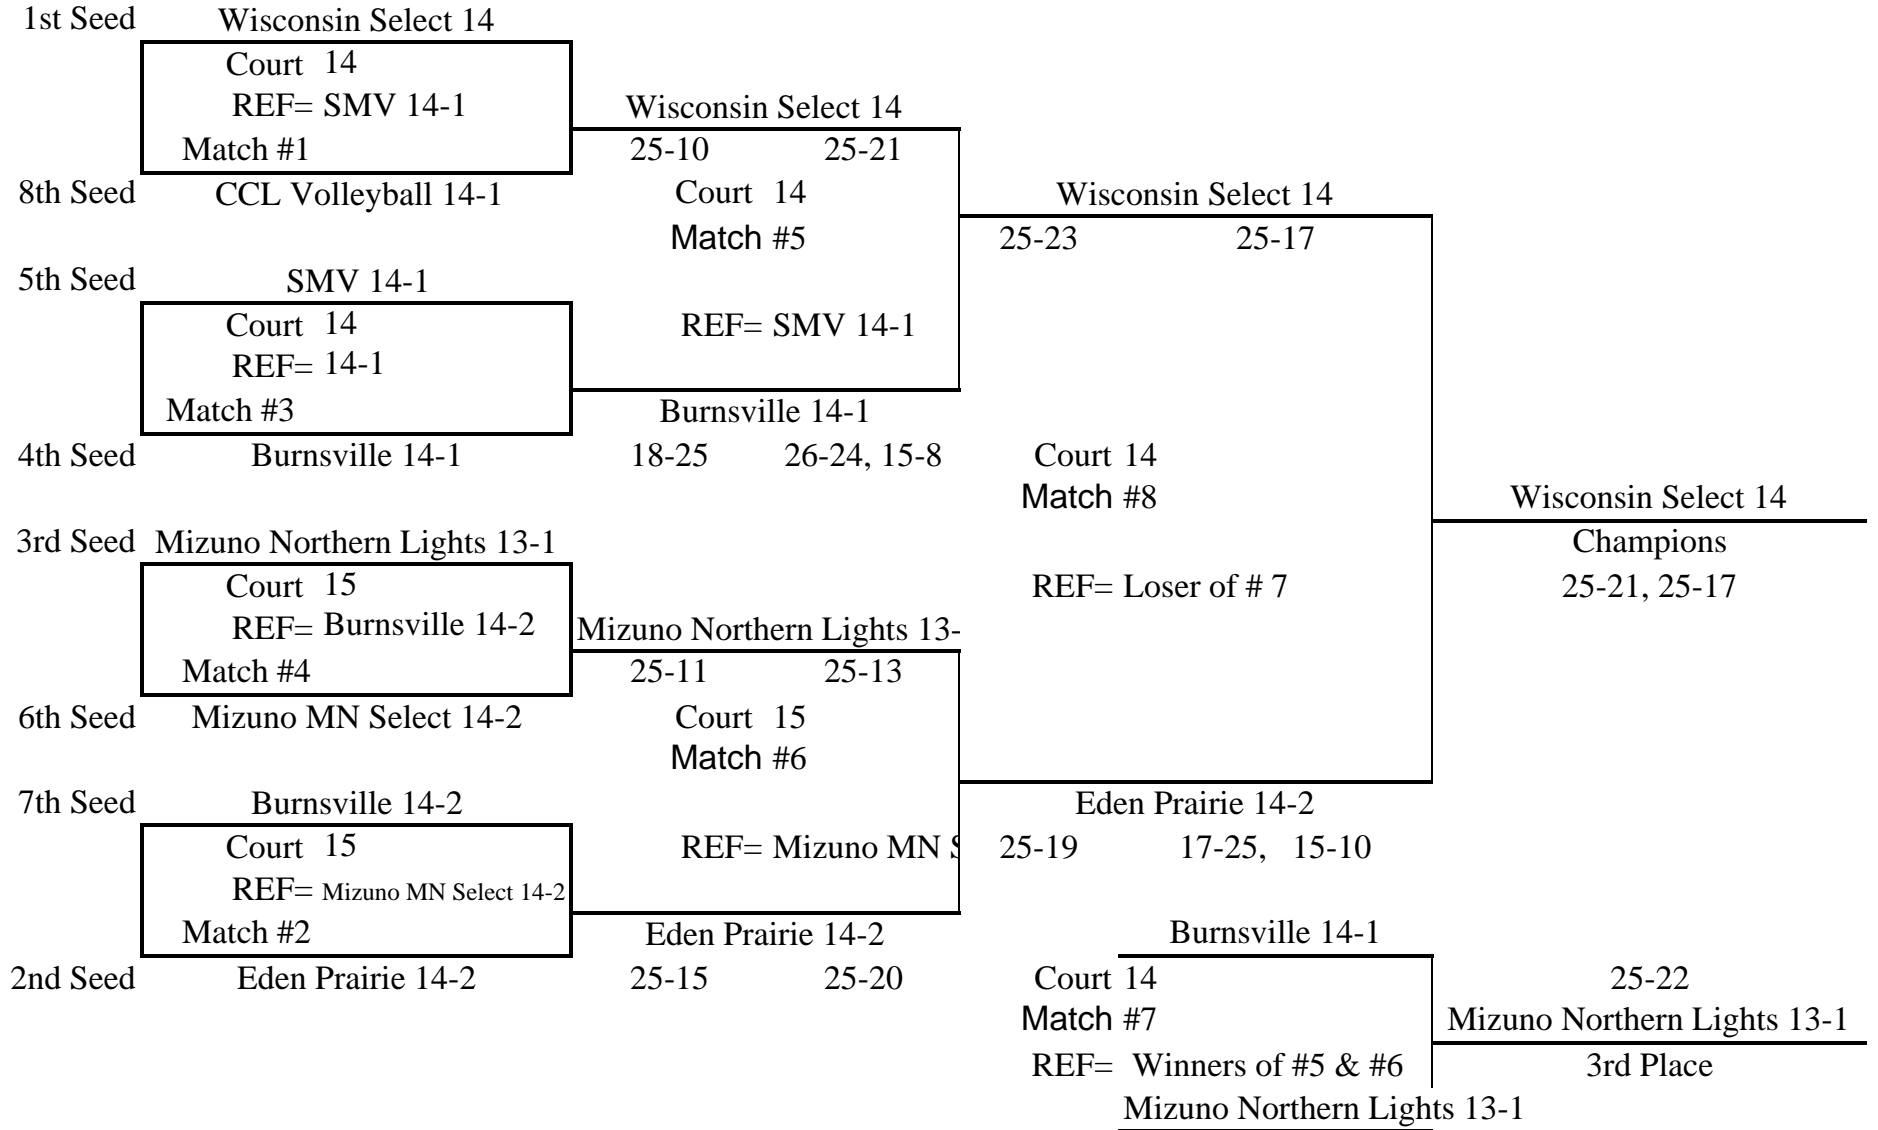

Rochester Cup

DIVISION I

Rochester Cup

DIVISION II

Rochester Cup

DIVISION III

1st Seed	Mizuno M1 13-1				
	Court 16 REF= St. Charles Sizzlers 13-1 Match #1	Mizuno M1 13-1			
8th Seed	BYE	Court 16 Match #5	St Charles Sizzlers 13-1		
5th Seed	St. Charles Sizzlers 13-1	REF= Marshall 14-1	25-21	25-22	
	Court 16 REF= Mizuno M1 13-1 Match #3	St. Charlse Sizzlers 13-1			
4th Seed	Marshall 14-1	16-25 25-22, 15-9	Court 16 Match #8		Iowa Elite Pumas 14
3rd Seed	Stewie 13 Blue				Champions 25-14, 25-18
	Court 17 REF= 13 Match #4	Stewie 13 Blue			
6th Seed	Crossfire 13-1	27-25 22-25	15-13		
		Court 17 Match #6			
7th Seed	Wisconsin Select 13		Iowa Elite Pumas 14		
	Court 17 REF= Crossfire 13-1 Match #2	REF= Crossfire 13-1	25-16	25-16	
2nd Seed	Iowa Elite Pumas 14	Iowa Elite Pumas 14			
		25-16 25-11			
				Stewie 13 Blue	
			Court 16 Match #7		26-24
			REF= Winners of #5 & #6 Mizuno M1 13-1		Mizuno M1 13-1
					3rd Place