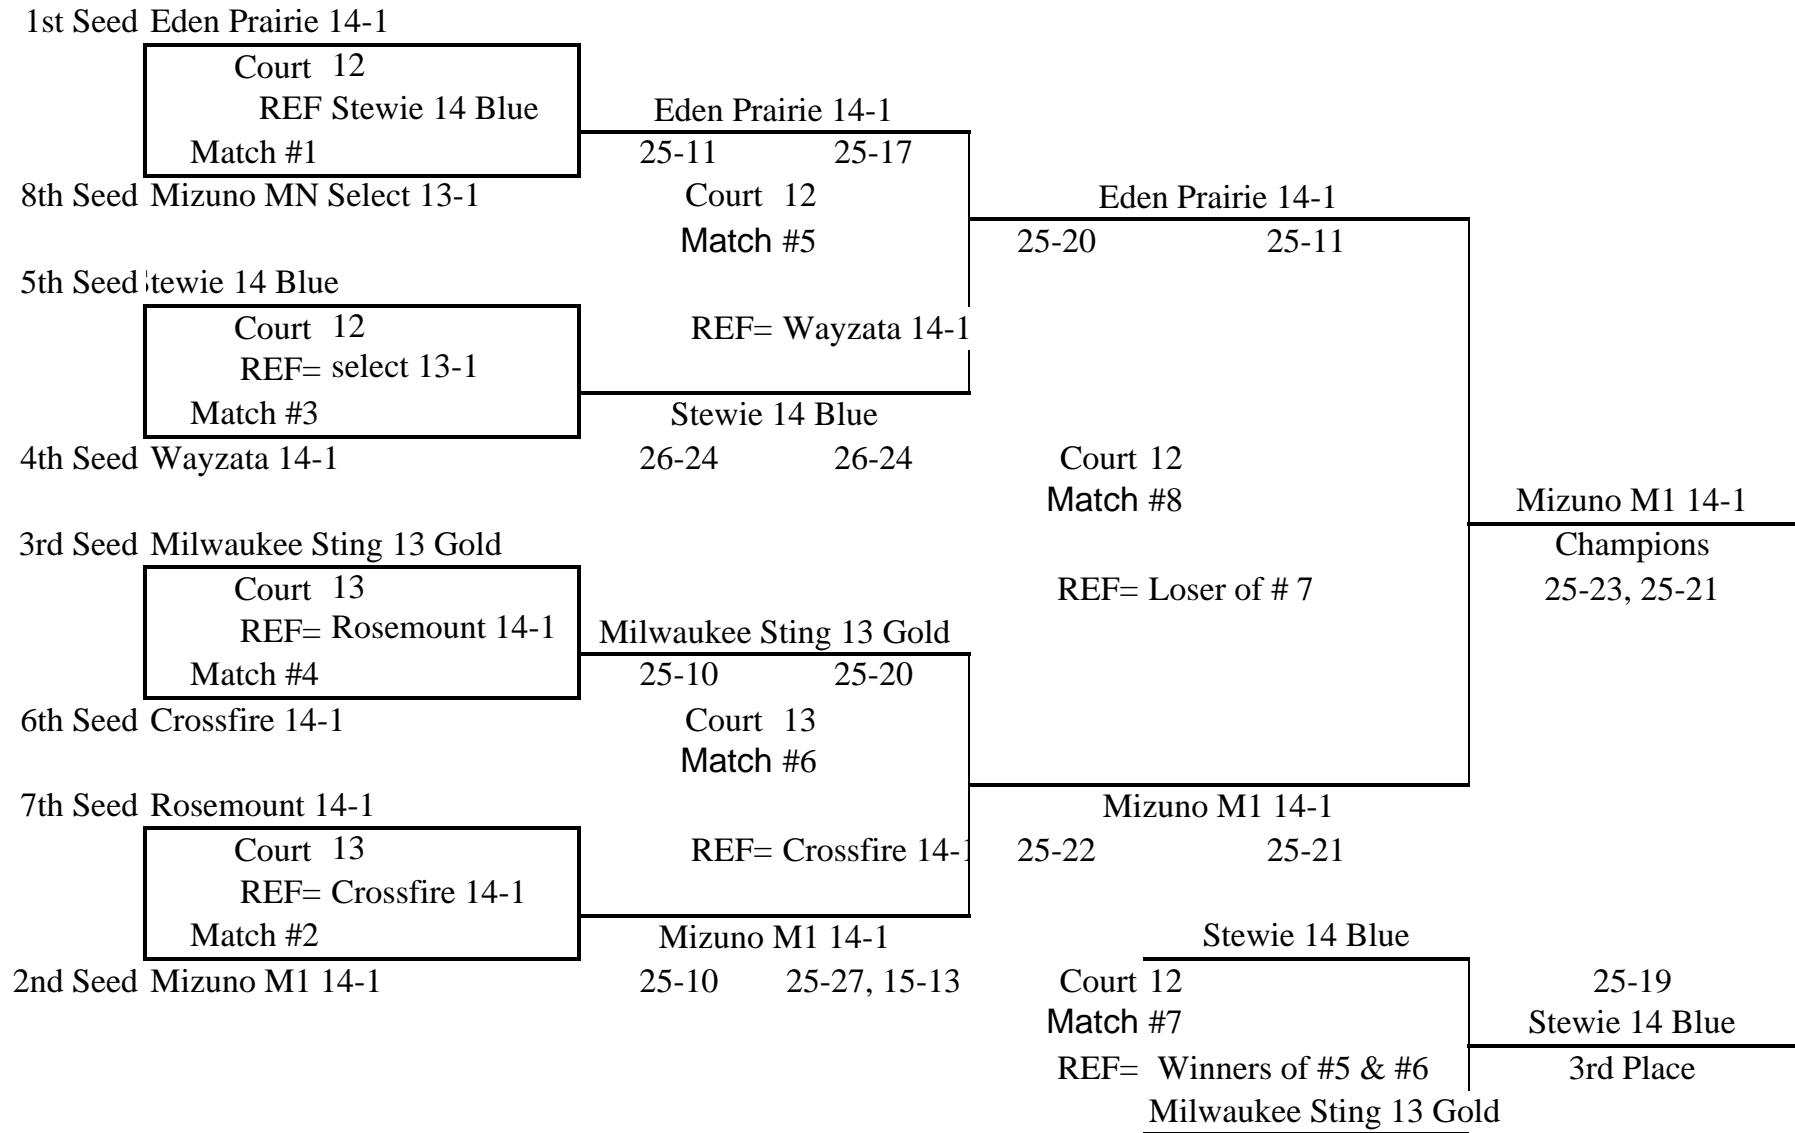

Rochester Cup

DIVISION I

Rochester Cup

DIVISION II

Rochester Cup

DIVISION III

1st Seed	Mizuno M1 13-1				
	Court 16 REF= St. Charles Sizzlers 13-1 Match #1	Mizuno M1 13-1			
8th Seed	BYE	Court 16 Match #5	St Charles Sizzlers 13-1		
5th Seed	St. Charles Sizzlers 13-1	REF= Marshall 14-1	25-21	25-22	
	Court 16 REF= Mizuno M1 13-1 Match #3	St. Charlse Sizzlers 13-1			
4th Seed	Marshall 14-1	16-25 25-22, 15-9	Court 16 Match #8		Iowa Elite Pumas 14
3rd Seed	Stewie 13 Blue				Champions 25-14, 25-18
	Court 17 REF= 13 Match #4	Stewie 13 Blue			
6th Seed	Crossfire 13-1	27-25 22-25	15-13		
		Court 17 Match #6			
7th Seed	Wisconsin Select 13		Iowa Elite Pumas 14		
	Court 17 REF= Crossfire 13-1 Match #2	REF= Crossfire 13-1	25-16	25-16	
2nd Seed	Iowa Elite Pumas 14	Iowa Elite Pumas 14			
		25-16 25-11			
				Stewie 13 Blue	
			Court 16 Match #7		26-24
			REF= Winners of #5 & #6 Mizuno M1 13-1		Mizuno M1 13-1
					3rd Place