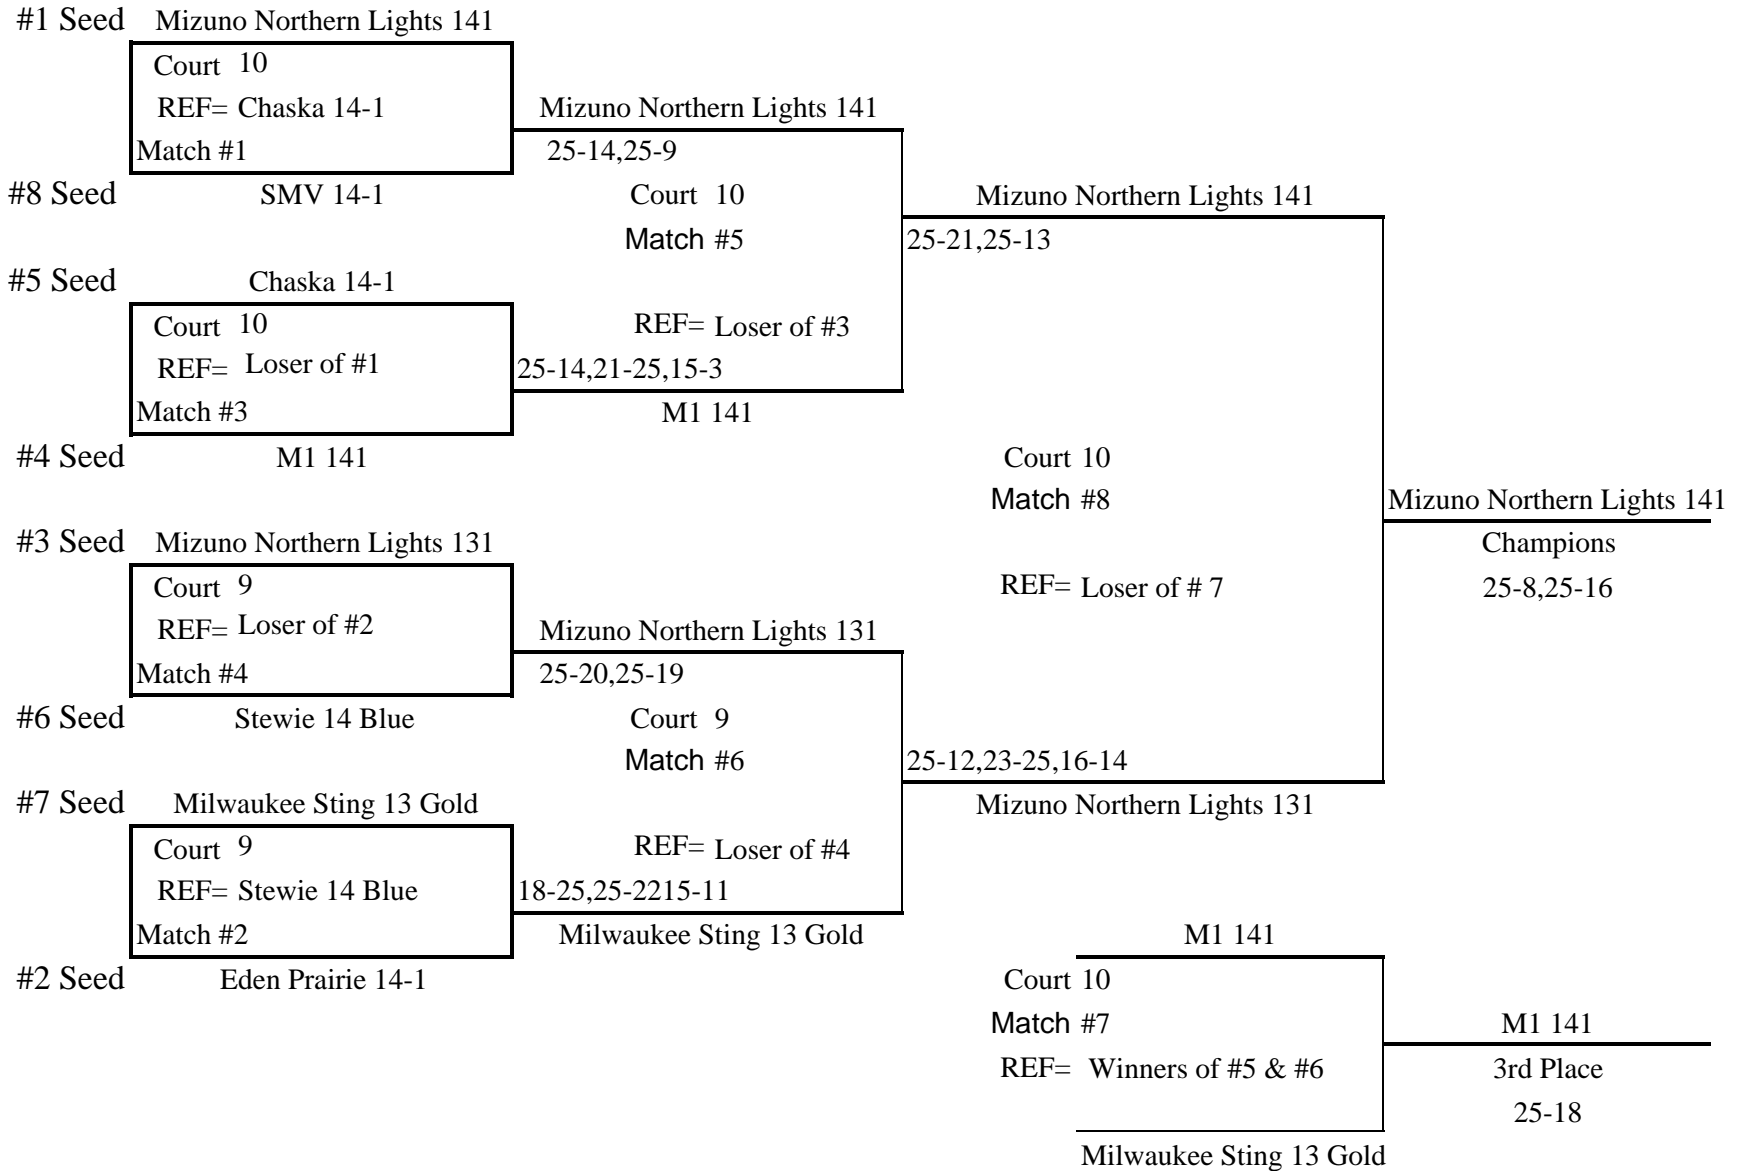

# Rochester Cup

# 14's

## DIVISION I