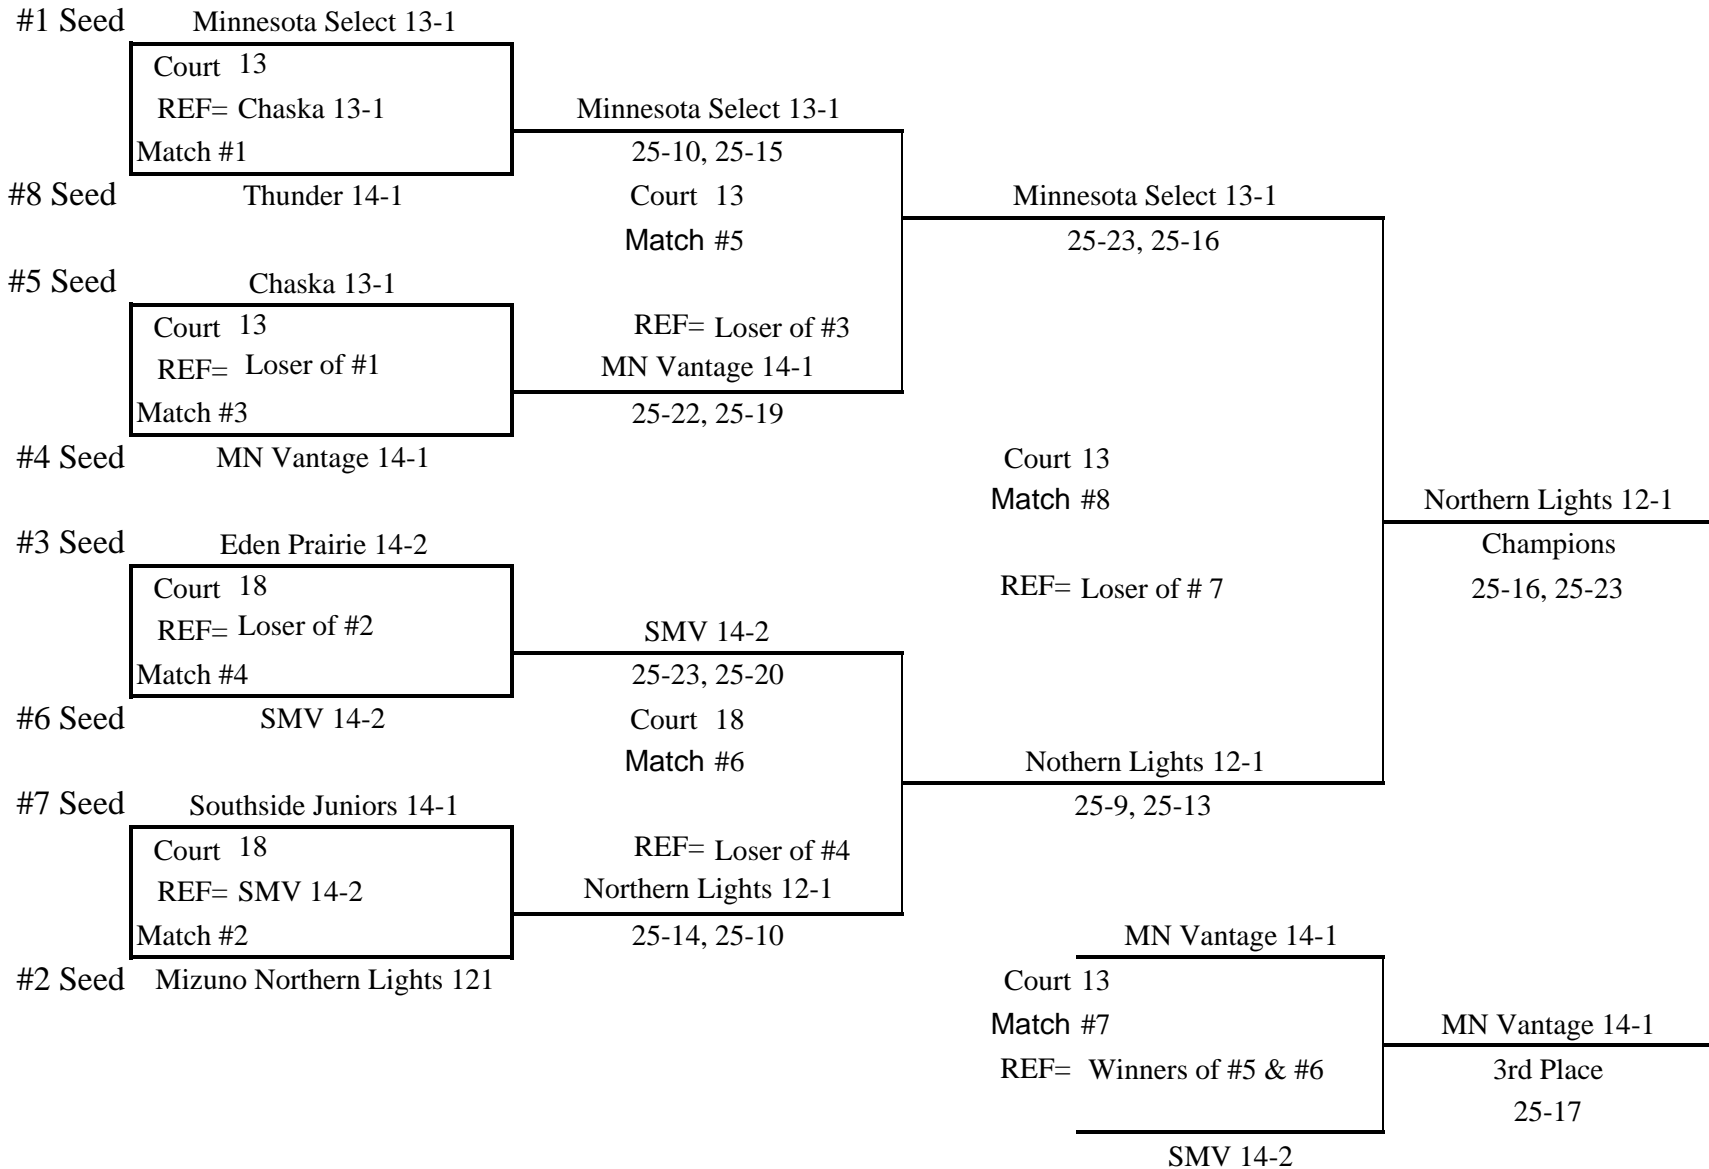

Rochester Cup

14's

DIVISION III