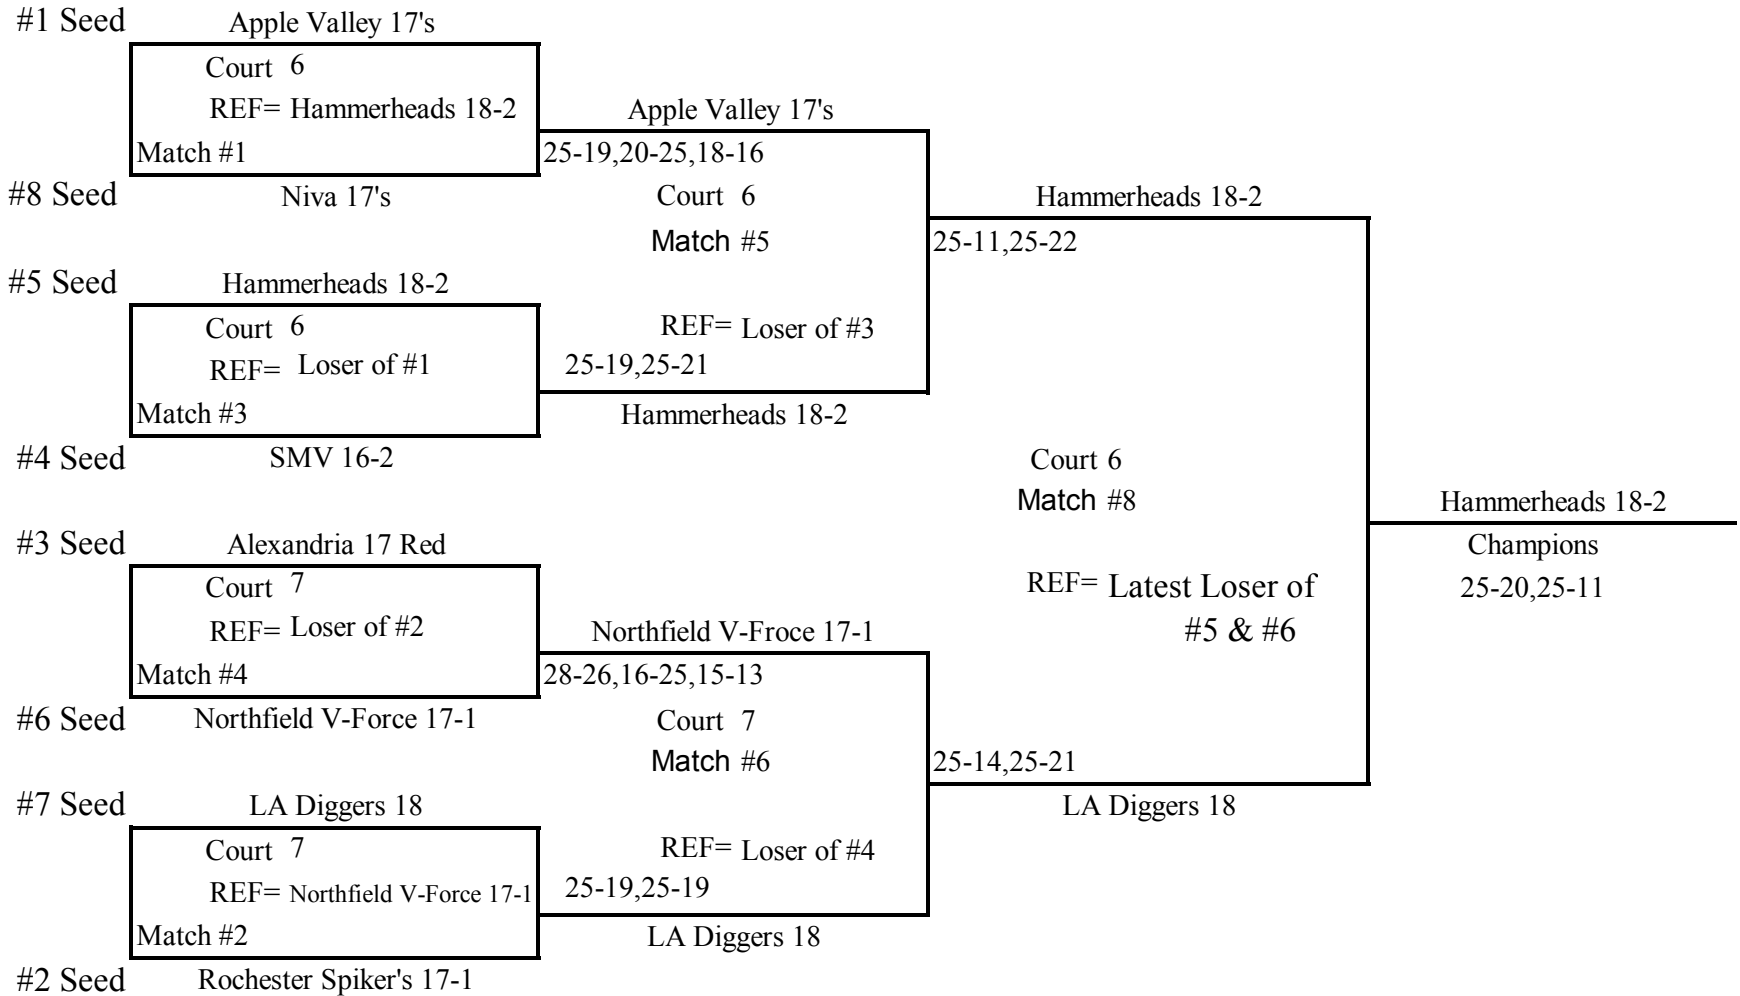

Court 4
REF= Loser of #2
Match #4

SMV 18-2

REF= Latest Loser of
#5 & #6

Champions
25-17,20-25,15-12

#6 Seed

Synergy

Court 4

Match #6

22-25,25-23,15-9

#7 Seed

Southside Jrs. 17-1

Court 4
REF= Synergy
Match #2

REF= Loser of #4

25-17,25-14

I-80 Blues 18-1 Select

I-80 Blues 18-1 Select

#2 Seed

I-80 Blues 18-1 Select

Frostbite Festival

DIVISION III

Frostbite Festival

DIVISION IV

#1 Seed Club Dakota 18

Court 8
REF= Farmington Jrs 17-1
Match #1

Club Dakota 18
25-23,25-19

#4 Seed Red Wing 17 Red

Court 8
Match #3

Farmington Jrs. 17-1
25-20,12-25,15-7

#3 Seed Farmington Jrs 17-1

Court 8
REF= Loser of #1
Match #2

REF= Loser of #2
17-25,28-26,15-7

Farmington Jrs. 17-1