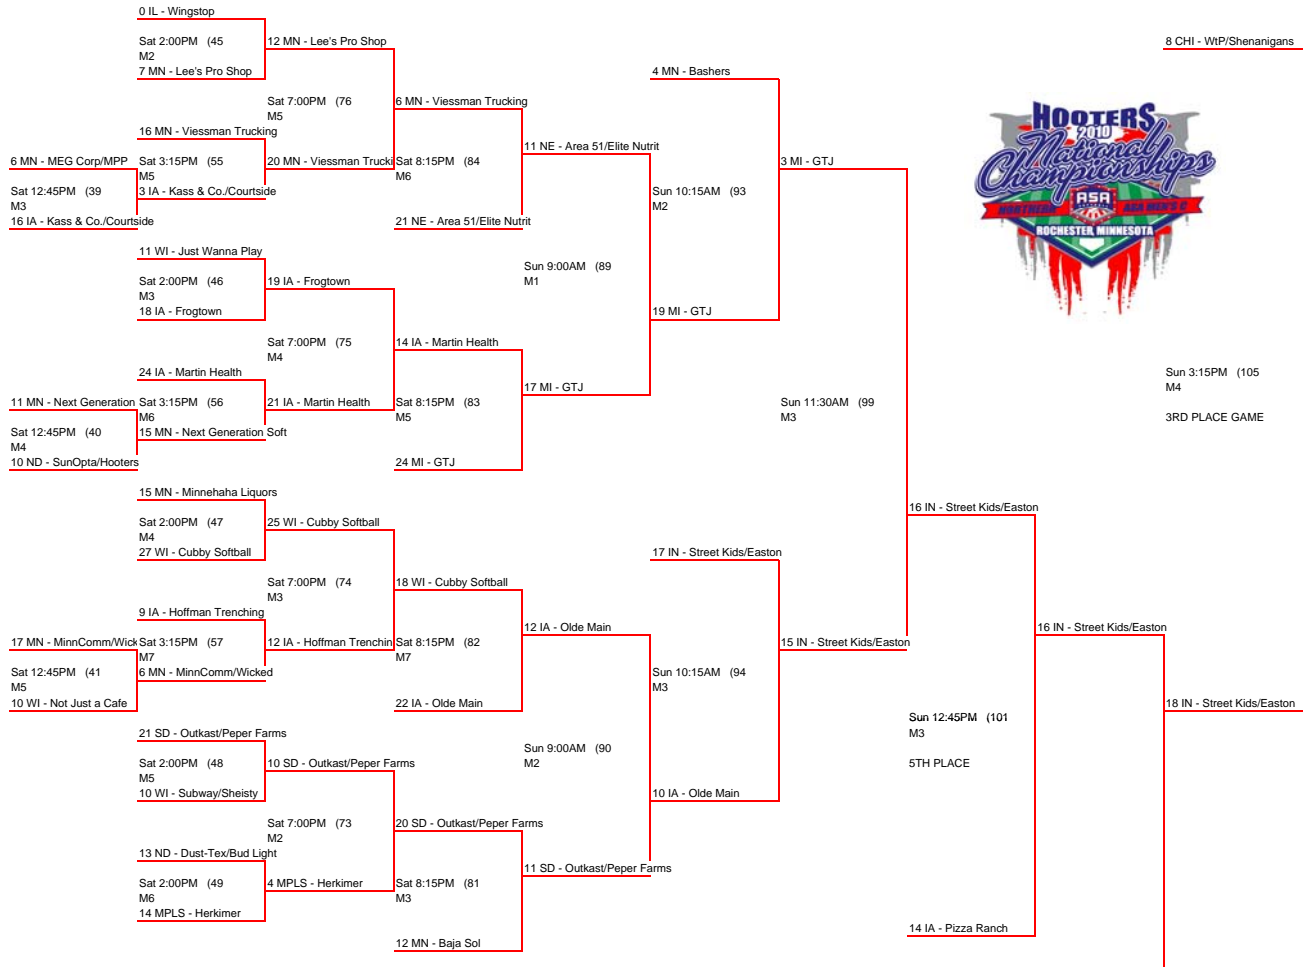

2010 ASA Men's C Northern Nationals
Winner's Bracket

**2010 ASA Men's C Northern Nationals
Winner's Bracket**

**2010 ASA Men's C Northern Nationals
Loser's Bracket**

**2010 ASA Men's C Northern Nationals
Loser's Bracket**