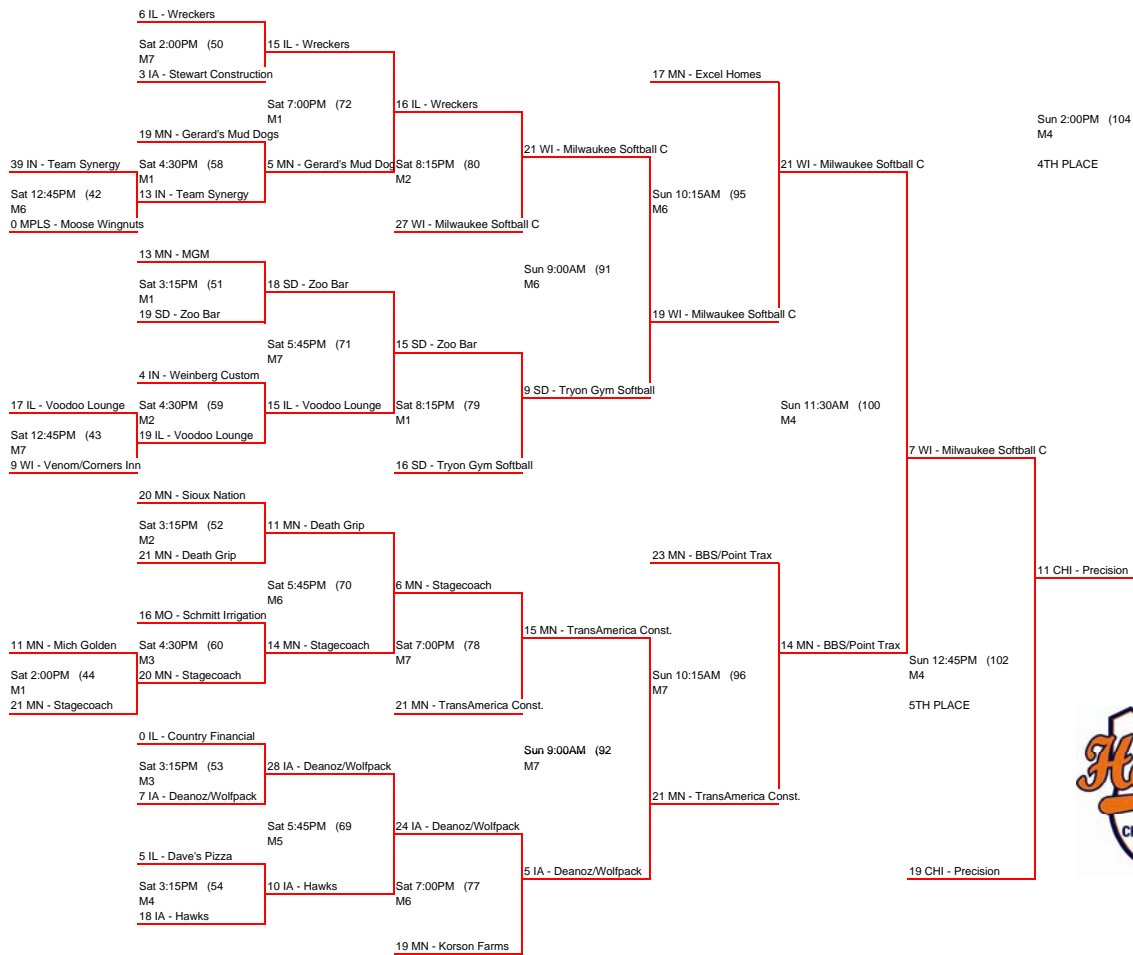

2010 ASA Men's C Northern Nationals
Winner's Bracket

**2010 ASA Men's C Northern Nationals
Winner's Bracket**

**2010 ASA Men's C Northern Nationals
Loser's Bracket**

**2010 ASA Men's C Northern Nationals
Loser's Bracket**