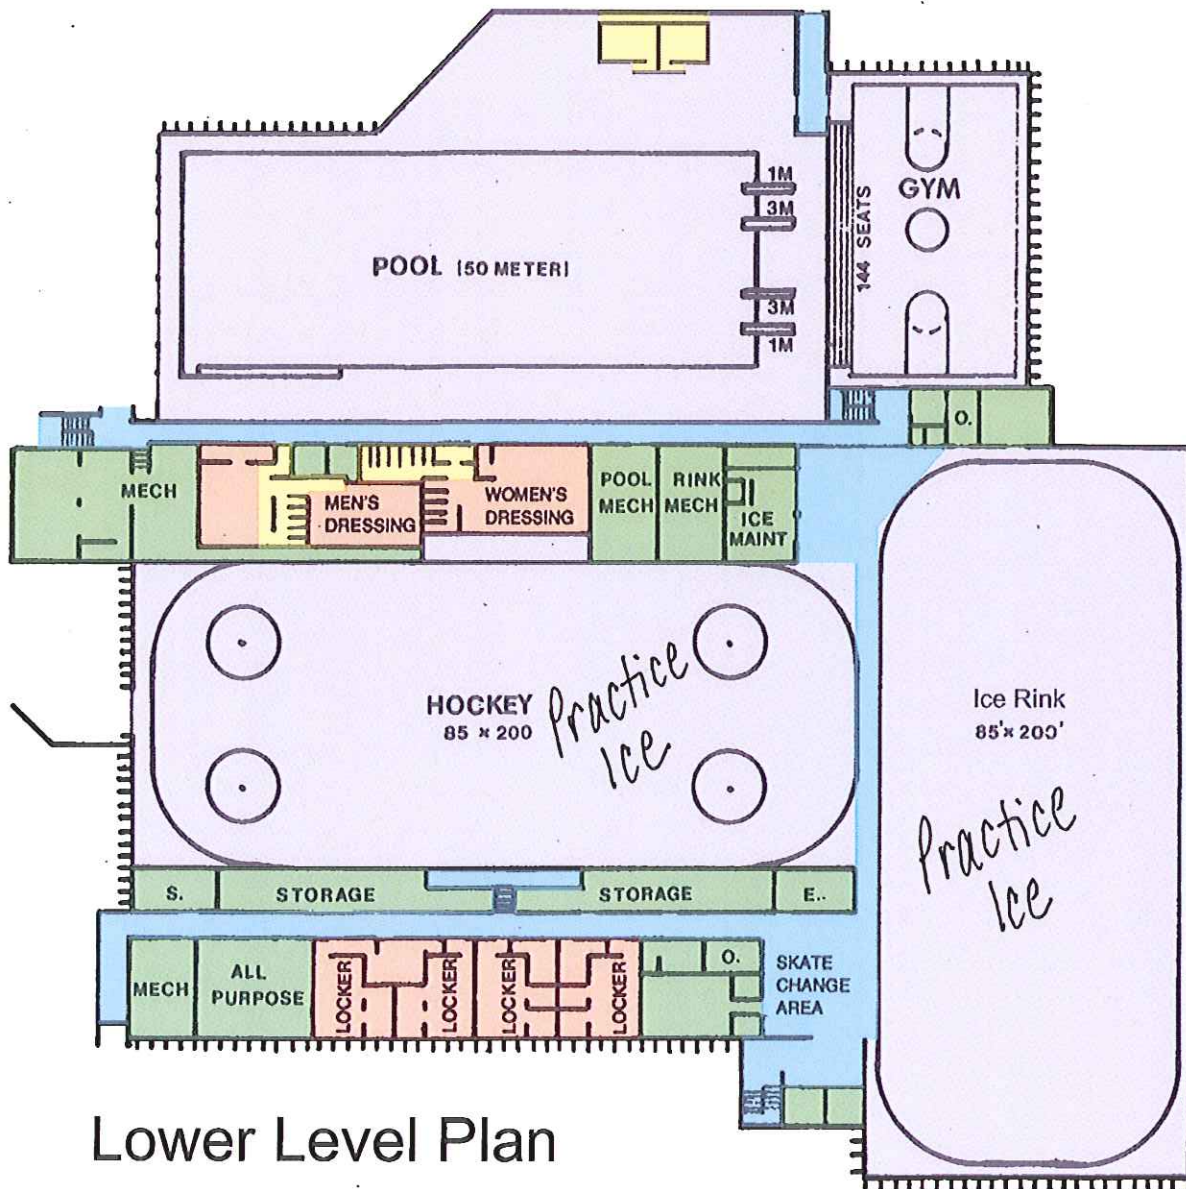

# Rochester Recreation Center

## Lower Level Plan

### Legend

- Main Venue Floor
- Public Corridors
- Locker Rooms & Meeting Rooms
- Non-Public Areas
- Restrooms